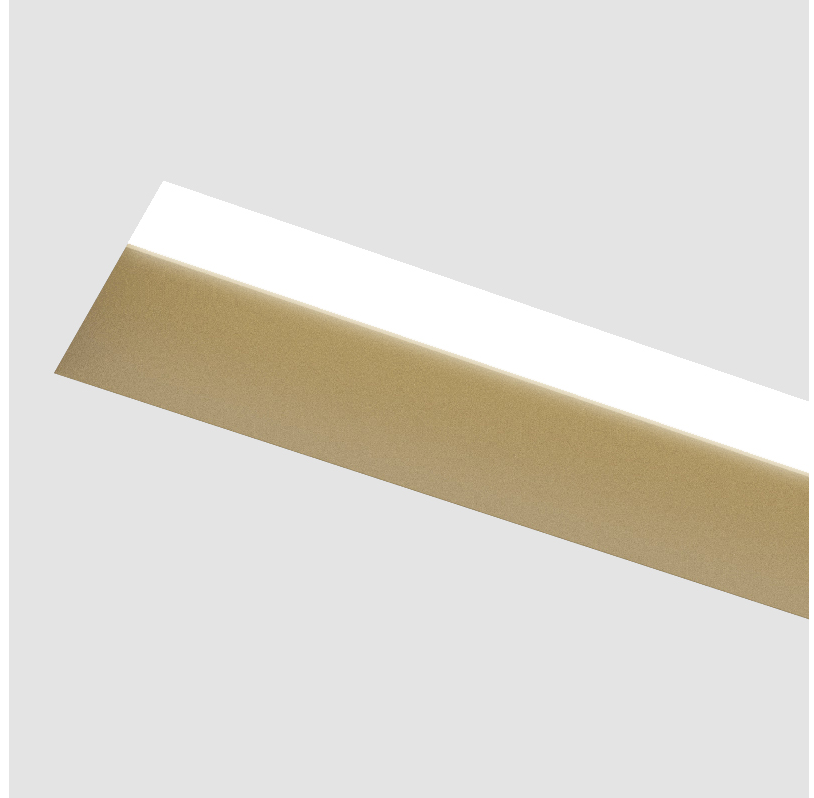

PHYSICAL

Shape: Rectangle
Length (mm): 880
Length (in): 34 5/8
Width (mm): 75
Width (in): 2 15/16
Height (mm): 135
Height (in): 5 5/16
Ceiling Thickness (mm): 10 / 12.5 / 15
Ceiling Thickness (in): 3/8 or 1/2 or 9/16
Min. Recessing Depth (mm): 170
Min. Recessing Depth (in): 6 11/16
Light Distribution: Direct
Weight (kg): 3.786
Weight (lbs): 8.33
Diffuser: PMMA - Opal
Fixture Finish: SSR / BKV / CWI / CRY / HAB / UFT / ITA / RUA / FTG / MYG / LOD / PUS / FRO / FUP / KIA / POP / BLS / SPG / MEY / GOH / GUM / CHC / COM / ABZ / JAG / OBR / MOS / ROR
Fixture Material: Aluminum
Cut-out Measurements: 890mm / 35 1/16" x 92mm / 3 5/8"
Upon Request: Unique Sizes Unique Ceiling Thickness

ELECTRICAL

Lamp Type: LED (Zhaga Standard)
Input Wattage (W): 15.2
Total Output Wattage (W): 12 / 11.2 (3500K)
Dimming: 0-10V Dimming / Phase Dimming (120Vac Only)
Driver Included: Yes
Driver Location: Integrated
Driver Type: Constant Current - 120 / 277Vac
Driver Class: Class 2
Input Voltage (V): 120 - 277
Constant Current (MA): 350 / 375 (3500K)

LED

Color Temperature (°K): 3000 / 3500 / 4000
Max. Delivered Lumen (lm): 1030 / 1058 / 1080
CRI: >90 CRI
Lamp Life (hrs): 50000
Upon Request: Special Color Temperature RGB-W Tunable White CRI (no minimum qty) price increase + longer lead time

OPTICAL

RATINGS AND CERTIFICATIONS

Certified By: Certified for North American Standards
IP rating: IP20